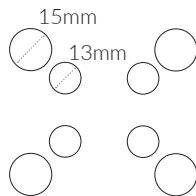

Standard Table & Drybar Bases

SPECIFICATIONS:

Spider:

Hole Depth: 10mm

Standard Footprint:

Assembly:

[Instructions -->](#)

Columns:

Diameter: 13 - 15mm

Base:

Footprint:

Adjustable Footglides:

Thread: M8
Length: 13mm

Top Max:

Table:

800 x 800mm

D800mm

Drybar:

700 x 700mm

D700mm

Heavy Duty Drybar Bases

SPECIFICATIONS:

Spider:

Hole Depth: 10mm

Thread: M8
Length: 13mm

Top Max:

Table:

800 x 800mm

D800mm

Drybar:

700 x 700mm

D700mm