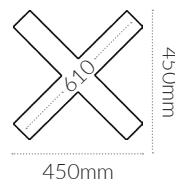

Standard Table & Drybar Bases

SPECIFICATIONS:

Spider:

Hole Depth: 10mm

Standard Footprint:

Assembly:

[Instructions -->](#)

Columns:

Diameter: 13 - 15mm

Base:

Footprint:

Adjustable Footglides:

Thread: M8
Length: 13mm

Top Max:

Table:

800 x 800mm

D800mm

Drybar:

700 x 700mm

D700mm

Heavy Duty Drybar Bases

SPECIFICATIONS:

Spider:

Hole Depth: 10mm

Thread: M8
Length: 13mm

Top Max:

Table:

800 x 800mm

D800mm

Drybar:

700 x 700mm

D700mm