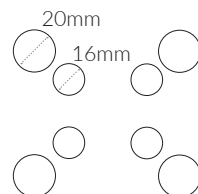

Diameter: 13 - 15mm

Base:

Footprint:

Adjustable Footglides:

Thread: M8
Length: 13mm

Top Max:

Table:

800 x 800mm

D800mm

Drybar:

700 x 700mm

D700mm

Heavy Duty Drybar Bases

SPECIFICATIONS:

Spider:

Hole Depth: 10mm

Footprint:

Assembly:

[Instructions -->](#)

Columns:

Diameter: 16 - 20mm

Base:

Footprint:

Adjustable Footglides:

Thread: M8
Length: 13mm

Top Max:

Table:

800 x 800mm

D800mm

Drybar:

700 x 700mm

D700mm