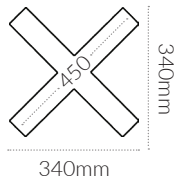

Standard Table & Drybar Bases

SPECIFICATIONS:

Spider:

Hole Depth: 10mm

Standard Footprint:

Assembly:

[Instructions -->](#)