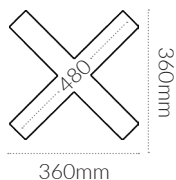

Diameter: 13 - 15mm

Base:

Footprint:

Adjustable Footglides:

Thread: M8
Length: 13mm

Top Max:

Table:

800 x 800mm

D800mm

Drybar:

700 x 700mm

D700mm

Heavy Duty Drybar Bases

SPECIFICATIONS:

Spider:

Hole Depth: 10mm

Footprint:

Assembly:

[Instructions -->](#)

Columns:

Diameter: 16 - 20mm

Base:

Footprint:

Adjustable Footglides:

Thread: M8
Length: 13mm

Top Max:

Table:

800 x 800mm

D800mm

Drybar:

700 x 700mm

D700mm