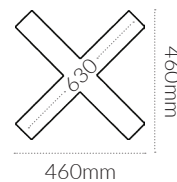

Diameter: 13 - 15mm

Base:

Footprint:

Adjustable Footglides:

Thread: M8
Length: 13mm

Top Max:

Table:

800 x 800mm

D800mm

Drybar:

700 x 700mm

D700mm

Heavy Duty Drybar Bases

SPECIFICATIONS:

Spider:

Hole Depth: 10mm

Footprint:

Assembly:

[Instructions -->](#)

Columns:

Diameter: 16 - 20mm

Base:

Footprint:

Adjustable Footglides:

Thread: M8
Length: 13mm

Top Max:

Table:

800 x 800mm

D800mm

Drybar:

700 x 700mm

D700mm